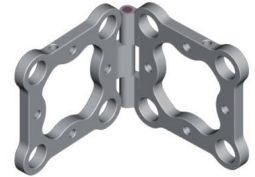

ANGOLI MT

MTB-1
0-90 DEGREE CORNER

MTB-2
0-180 DEGREE CORNER

MTB-3
0-280 DEGREE CORNER

MTB-4
SIX SIDE BOX WITH M8 SCREW TAP