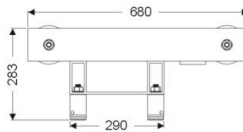

ACCESSORI

ACCESSORI SERIE EST-290

BP-290-10
BASE PLATE
DIMENSIONS :290X290X10MM

BL-290B
BEAM TRUSS ARE SUIT FOR MULTI WAYS
290MM / 390MM / 400MM

BL290A
BEAM TRUSS : 290MM
ONLY FOR SINGLE WAY

HCC-290-2
HINGE 290MM/50MM/2MM/1MT