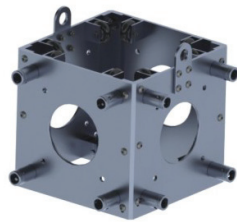

ACCESSORI

ACCESSORI SERIE EST-290

BP-290-10
BASE PLATE
DIMENSIONS :290X290X10MM

BL-290B
BEAM TRUSS ARE SUIT FOR MULTI WAYS
290MM / 390MM / 400MM

BL290A
BEAM TRUSS : 290MM
ONLY FOR SINGLE WAY

HCC-290-2
HINGE 290MM/50MM/2MM/1MT

TFE-290
TOP FRAME FOR MOTOR HOIST

TFM-290
TOP FRMAE FOR MANUAL HOIST

BS-290

BPS-290

BPS-290L
SUPPORTING LEGS