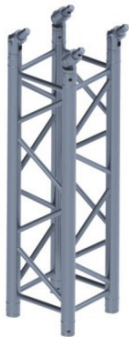

ACCESSORI

ACCESSORI SERIE EST-290

BP-290-10
BASE PLATE
DIMENSIONS :290X290X10MM

BL-290B
BEAM TRUSS ARE SUIT FOR MULTI WAYS
290MM / 390MM / 400MM

BL290A
BEAM TRUSS : 290MM
ONLY FOR SINGLE WAY

HCC-290-2
HINGE 290MM/50MM/2MM/1MT

TFE-290
TOP FRAME FOR MOTOR HOIST

TFM-290
TOP FRMAE FOR MANUAL HOIST

BS-290

BPS-290

BPS-290L
SUPPORTING LEGS