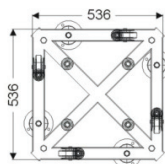

ACCESSORI

ACCESSORI SERIE EST-290

BP-290-10
BASE PLATE
DIMENSIONS :290X290X10MM

BL-290B
BEAM TRUSS ARE SUIT FOR MULTI WAYS
290MM / 390MM / 400MM

BL290A
BEAM TRUSS : 290MM
ONLY FOR SINGLE WAY

HCC-290-2
HINGE 290MM/50MM/2MM/1MT

TFE-290
TOP FRAME FOR MOTOR HOIST

TFM-290
TOP FRMAE FOR MANUAL HOIST

BS-290

BPS-290

BPS-290L
SUPPORTING LEGS