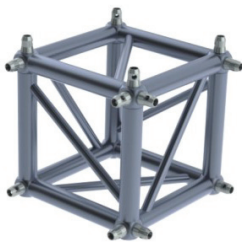

ACCESSORI

ACCESSORI SERIE EST-290

BP-290-10
BASE PLATE
DIMENSIONS :290X290X10MM

BL-290B
BEAM TRUSS ARE SUIT FOR MULTI WAYS
290MM / 390MM / 400MM

BL290A
BEAM TRUSS : 290MM
ONLY FOR SINGLE WAY

HCC-290-2
HINGE 290MM/50MM/2MM/1MT

TFE-290
TOP FRAME FOR MOTOR HOIST

TFM-290
TOP FRMAE FOR MANUAL HOIST

BS-290

BPS-290

BPS-290L
SUPPORTING LEGS