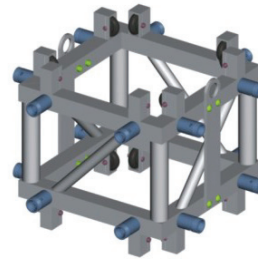

ACCESSORI

ACCESSORI SERIE EST-290

BP-290-10
BASE PLATE
DIMENSIONS :290X290X10MM

BL-290B
BEAM TRUSS ARE SUIT FOR MULTI WAYS
290MM / 390MM / 400MM

BL290A
BEAM TRUSS : 290MM
ONLY FOR SINGLE WAY

HCC-290-2
HINGE 290MM/50MM/2MM/1MT

TFE-290
TOP FRAME FOR MOTOR HOIST

TFM-290
TOP FRMAE FOR MANUAL HOIST

BS-290

BPS-290

BPS-290L
SUPPORTING LEGS