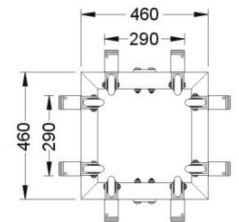

ACCESSORI

ACCESSORI SERIE EST-290

BP-290-10
BASE PLATE
DIMENSIONS :290X290X10MM

BL-290B
BEAM TRUSS ARE SUIT FOR MULTI WAYS
290MM / 390MM / 400MM

BL290A
BEAM TRUSS : 290MM
ONLY FOR SINGLE WAY

HCC-290-2
HINGE 290MM/50MM/2MM/1MT