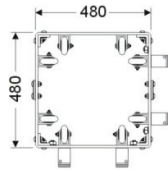

ACCESSORI

ACCESSORI SERIE EST-290

BP-290-10
BASE PLATE
DIMENSIONS :290X290X10MM

BL-290B
BEAM TRUSS ARE SUIT FOR MULTI WAYS
290MM / 390MM / 400MM

BL290A
BEAM TRUSS : 290MM
ONLY FOR SINGLE WAY

HCC-290-2
HINGE 290MM/50MM/2MM/1MT

TFE-290
TOP FRAME FOR MOTOR HOIST

TFM-290
TOP FRMAE FOR MANUAL HOIST

BS-290

BPS-290

BPS-290L
SUPPORTING LEGS