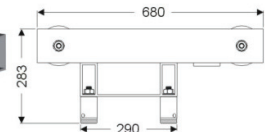

TFM-290
TOP FRMAE FOR MANUAL HOIST